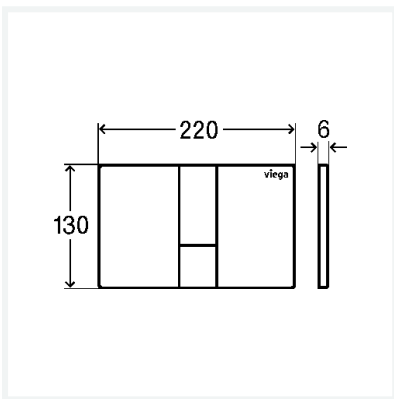

WC flush plate for Prevista

Visign for Style 24

- for all Prevista concealed cisterns
- manual flush actuation from front or top, dual flush technology

Components

fixing frame, actuating rod set, fixing bolt

Note

With joint between wall and flush plate for visual separation of the components (shadow gap).

Model 8614.1

Article 773 267

Properties

Cover plate	chrome-plated plastic
Actuator	chrome-plated plastic
Weight	216 g
Volume	2072 cm ³